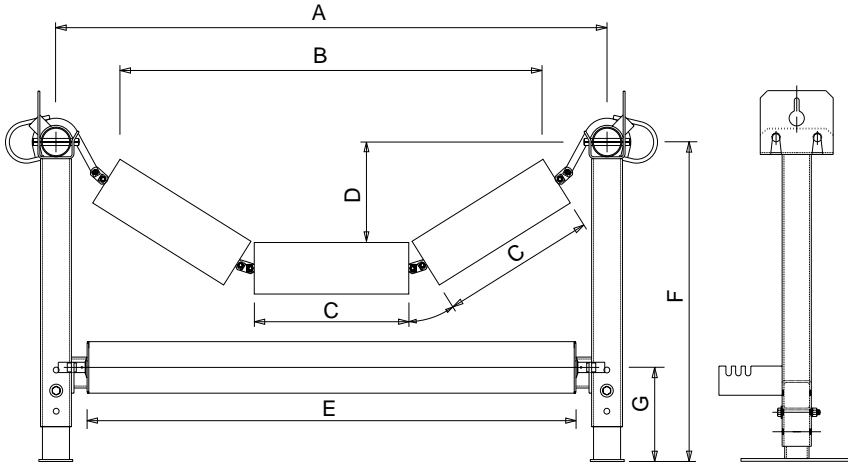

NEW

Hinged Catenary Belt Structure

The Latest Advancement in Conveyor
Efficiency, Value, Constructability & Availability

Unique Hinged Construction

Galvanized Stringers with
Ribbon or Cast Saddle.

Tapered Roller Bearing Catenary
Rolls with 5 Stage Seal Design.

Rugged Stools with Adjusting
Legs & Stringer Supports
with Integral Roof Hangers.

Return Rolls with 25 or 30 mm
Shafts and Bearings.

Available in 4", 5" & 6" diameter rolls and belt widths from 30" thru 60".

5" DIAMETER HINGED CATENARY IDLER					5" 25MM BB RETURN		5" 30MM BB RETURN		
BW	PART NUMBER	A	B	C	D	PART NUMBER	E	PART NUMBER	E
30	69A5810-30	41	29 5/16	10 3/4	8 5/16	20032/01	37	50032/01	37
36	69A5810-36	47	35 3/16	12 3/4	8 15/16	20033/01	43	50033/01	43
42	69A5810-42	53	41 1/8	14 3/4	9 9/16	20034/01	49	50034/01	49
48	69A5810-48	59	47	16 3/4	10 1/8	20035/01	55	50035/01	55

6" DIAMETER HINGED CATENARY IDLER					6" 30MM BB RETURN		
BW	PART NUMBER	A	B	C	D	PART NUMBER	E
42	69A5818-42	53	40 1/4	14 3/4	10 1/4	60034/01	49
48	69A5818-48	59	46 3/16	16 3/4	10 15/16	60035/01	55
54	69A5818-54	65	52 1/8	18 3/4	11 1/2	60036/01	60 5/8
60	69A5818-60	71	58 1/16	20 3/4	12 1/8	60037/01	66 5/8