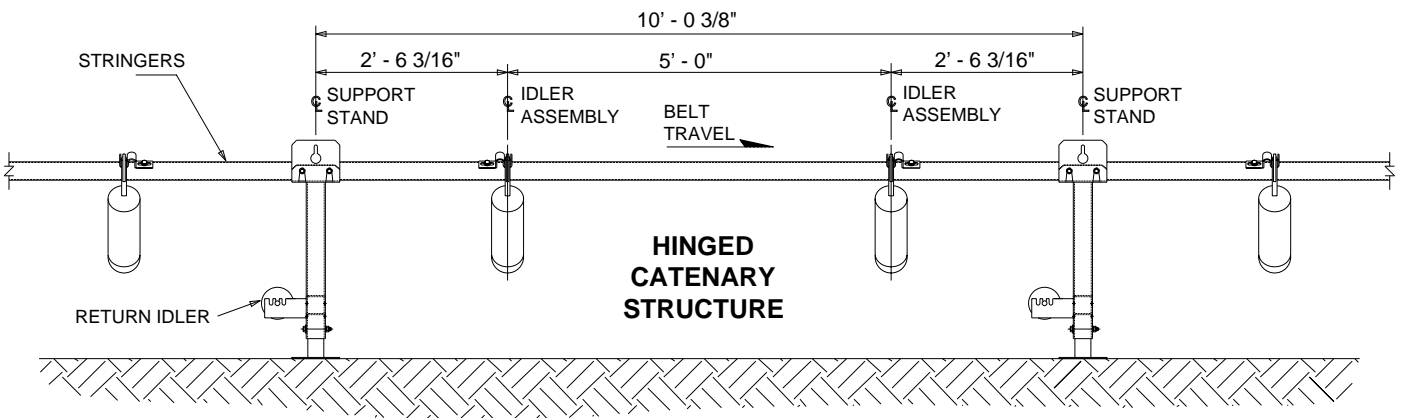

4" DIAMETER HINGED CATENARY IDLER						4" 25MM BB RETURN	
BW	PART NUMBER	A	B	C	D	PART NUMBER	E
30	69A5817-30	41	29 3/4	10 3/4	8 13/16	10032/01	37
36	69A5817-36	47	35 5/8	12 3/4	9 7/16	10033/01	43
42	69A5817-42	53	41 1/2	14 3/4	9 15/16	10034/01	49
48	69A5817-48	59	47 7/16	16 3/4	10 5/8	10035/01	55

CATENARY SUPPORT STANDS			
BW	PART NUMBER	F min-max	G min-max
30	VARIES WITH APPLICATION BASED ON SQ. TUBING SIZE & GAUGE CONSULT FACTORY FOR PART NUMBER	28 - 38	6 - 16
36		28 - 38	6 - 16
42		28 - 38	6 - 16
48		32 - 44	8 - 20
54		32 - 44	8 - 20
60		32 - 44	8 - 20

5" DIAMETER HINGED CATENARY IDLER					5" 25MM BB RETURN		5" 30MM BB RETURN		
BW	PART NUMBER	A	B	C	D	PART NUMBER	E	PART NUMBER	E
30	69A5810-30	41	29 5/16	10 3/4	8 5/16	20032/01	37	50032/01	37
36	69A5810-36	47	35 3/16	12 3/4	8 15/16	20033/01	43	50033/01	43
42	69A5810-42	53	41 1/8	14 3/4	9 9/16	20034/01	49	50034/01	49
48	69A5810-48	59	47	16 3/4	10 1/8	20035/01	55	50035/01	55

6" DIAMETER HINGED CATENARY IDLER					6" 30MM BB RETURN		
BW	PART NUMBER	A	B	C	D	PART NUMBER	E
42	69A5818-42	53	40 1/4	14 3/4	10 1/4	60034/01	49
48	69A5818-48	59	46 3/16	16 3/4	10 15/16	60035/01	55
54	69A5818-54	65	52 1/8	18 3/4	11 1/2	60036/01	60 5/8
60	69A5818-60	71	58 1/16	20 3/4	12 1/8	60037/01	66 5/8

CATENARY STRINGERS 3" DIA. 7 GA. GALVANIZED TUBING	
LENGTH	PART NUMBER
8'	03270/03
10'	03270/02
12'	03270/09