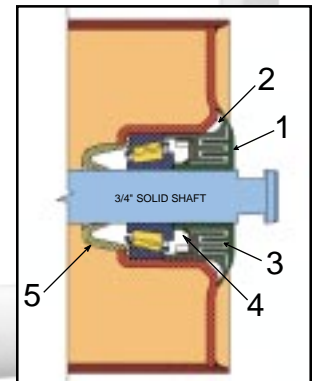

NEW

Hinged Catenary Belt Structure

The Latest Advancement in Conveyor
Efficiency, Value, Constructability & Availability

Unique Hinged Construction

Galvanized Stringers with
Ribbon or Cast Saddle.

Tapered Roller Bearing Catenary
Rolls with 5 Stage Seal Design.

4" DIAMETER HINGED CATENARY IDLER						4" 25MM BB RETURN	
BW	PART NUMBER	A	B	C	D	PART NUMBER	E
30	69A5817-30	41	29 3/4	10 3/4	8 13/16	10032/01	37
36	69A5817-36	47	35 5/8	12 3/4	9 7/16	10033/01	43
42	69A5817-42	53	41 1/2	14 3/4	9 15/16	10034/01	49
48	69A5817-48	59	47 7/16	16 3/4	10 5/8	10035/01	55

5" DIAMETER HINGED CATENARY IDLER					5" 25MM BB RETURN		5" 30MM BB RETURN		
BW	PART NUMBER	A	B	C	D	PART NUMBER	E	PART NUMBER	E
30	69A5810-30	41	29 5/16	10 3/4	8 5/16	20032/01	37	50032/01	37
36	69A5810-36	47	35 3/16	12 3/4	8 15/16	20033/01	43	50033/01	43
42	69A5810-42	53	41 1/8	14 3/4	9 9/16	20034/01	49	50034/01	49
48	69A5810-48	59	47	16 3/4	10 1/8	20035/01	55	50035/01	55

6" DIAMETER HINGED CATENARY IDLER					6" 30MM BB RETURN		
BW	PART NUMBER	A	B	C	D	PART NUMBER	E
42	69A5818-42	53	40 1/4	14 3/4	10 1/4	60034/01	49
48	69A5818-48	59	46 3/16	16 3/4	10 15/16	60035/01	55
54	69A5818-54	65	52 1/8	18 3/4	11 1/2	60036/01	60 5/8
60	69A5818-60	71	58 1/16	20 3/4	12 1/8	60037/01	66 5/8